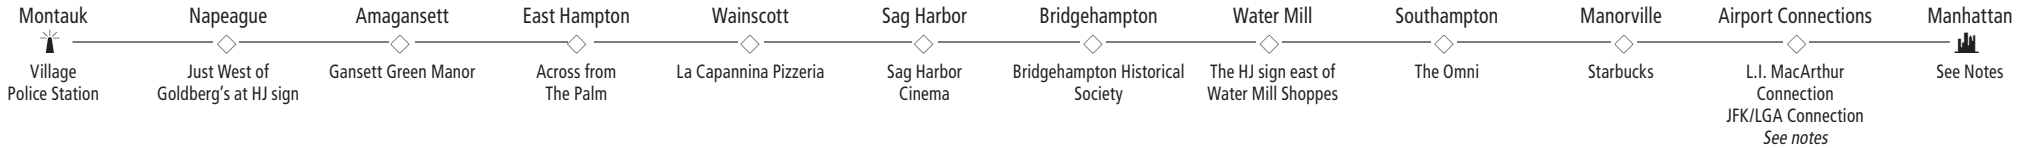

HAMPTON AMBASSADOR Summer/Fall Schedule

Effective Thursday, May 30 through Wednesday, October 30, 2019

To Manhattan MONTAUK LINE

To Manhattan MONTAUK LINE

To New York City Westbound

Station	Montauk	Napeague	Amagansett	East Hampton	Wainscott	Sag Harbor	Bridgehampton	Water Mill	Southampton	Manorville	Airport Connections	Manhattan
Day	Fri. & Sat.	Mon., Thur., Fri. & Sat.	Mon. thru Sat.	Mon. thru Sat.	Sun. thru Fri.	Sun. thru Fri.	Sun. thru Fri.	Sun. thru Fri.	Sun. & Mon.	Sun. & Mon.	Sun. & Mon.	Sun. & Mon.
Notes	Also avail. Mon. after 6/20. *Avail. from SH & MA only, on Fri. & Sat.	Avail. Mon. after 6/20. *Avail. from SH & MA only Thur. thru Sat.	*Avail. from SH & MA only on Sat.	Avail. Sun. after 6/20. *Avail. from SH & MA only on Fri.	7 Days	7 Days	Avail. 7 days after 6/20	Avail. 7 days after 6/20	W avail. Sun. & Mon. only	Also avail. Mon. after 6/20	Also avail. Thurs. as of 6/20	Sun. & Mon.

DEPARTING

Montauk	4:10	—	5:45	—	9:00	—	—	1:30	—	—	—	6:00	—	8:45
Napeague	—	—	—	—	—	—	—	—	—	—	—	—	—	—
Amagansett	4:30	5:05	6:05	6:55	9:20	11:05	12:00	1:50	3:05	4:35	—	6:20	7:10	9:05
East Hampton	4:35	5:15	6:15	7:05	9:30	11:15	12:10	2:00	3:15	4:45	—	6:30	7:20	9:15
Wainscott	4:40	—	6:20	—	9:35	11:20	—	2:05	3:20	—	—	6:35	—	—
Sag Harbor	—	5:25	—	7:15	—	—	12:30	—	—	5:00	—	—	7:40	—
Bridgehampton	4:50	—	6:30	—	9:45	11:30	—	2:15	3:35	—	—	6:45	—	9:30
Water Mill	4:55	5:35	6:35	7:35	9:50	11:35	12:50	2:25	3:45	5:20	—	6:50	7:55	9:35
Southampton	*5:00	*5:45	*6:45	*7:45	10:00	11:45	1:00	2:30	4:00	5:30	6:05	7:00	8:00	9:45
Manorville	*5:25	*6:05	*7:10	*8:10	—	—	—	—	—	—	—	—	—	—

ARRIVING

Airport Connection ✈	6:50	7:35	9:05	9:50	12:05	1:50	2:50	4:35	5:50	—	7:35	8:50	9:50	11:35
Manhattan 🏙	7:00	7:50	9:15	10:00	12:15	2:00	3:00	4:45	6:00	7:30	7:45	9:00	10:00	11:45

Trip Notes Select trips have letters or symbols above them. The following defines the codes.