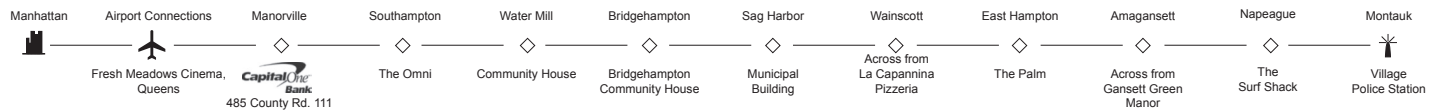

READ DOWN
AM LIGHT PM BOLD

TO NYC WESTBOUND	Fri & Sat	Thur thru Sat & Mon	Mon thru Sat	W Mon Only	7 Days	Sun *on Fri this trip will only P/U from SH	Sun thru Fri	7 Days *Montauk stop avail Sun Only	W Sun & Mon	Thur & Fri	W Sun & Mon	W Sun & Mon
Montauk	-	-	-	-	9:15	11:00	-	*1:45	4:15	-	-	-
Napeague	-	-	-	-	-	-	-	-	-	-	-	-
Amagansett	-	-	6:20	7:20	9:35	11:20	-	2:05	4:35	-	-	9:05
East Hampton	-	5:30	6:30	7:30	9:45	11:30	-	2:15	4:45	-	7:15	9:15
Wainscott	-	5:35	6:35	-	9:50	-	-	2:20	-	-	-	-
Sag Harbor	-	-	-	7:30	-	11:45	12:30	-	5:00	-	7:30	-
Bridgehampton	-	5:45	6:45	-	10:00	-	12:45	2:30	-	-	-	9:30
Water Mill	-	5:50	6:50	7:50	10:05	11:55	12:55	2:40	5:10	-	7:45	9:35
Southampton	5:20	6:00	7:00	8:00	10:15	*12:15	1:00	2:45	5:30	5:45	8:00	9:45
Manorville	-	-	7:25	-	-	-	-	-	-	6:10	-	-

Airport Connection	6:55	7:45	9:00	9:50	12:05	2:05	2:50	4:35	7:20	7:35	9:50	11:35
Midtown Manhattan	7:10	8:00	9:10	10:00	12:15	2:15	3:00	4:45	7:30	7:45	10:00	11:45

READ DOWN
AM LIGHT PM BOLD

TO THE HAMPTONS EASTBOUND	Fri & Sat *Montauk stop avail. Sat Only	Thur- Sat *on Mon this trip will only drop off in SH	Mon thru Sat	7 Days	Fri Only	Sun thru Fri	Mon thru Sat	Thur & Fri	Thur & Fri
86th St. Bet. 3rd and Lex	8:00	9:00	10:00	1:00	3:00	4:30	6:00	7:30	8:30
69th and Lex (Bet. 69th and 68th)	8:05	9:05	10:05	1:05	3:05	4:35	6:05	7:35	8:35
59th and Lex (Bet. 60th and 59th)	8:10	9:10	10:10	1:10	3:10	4:40	6:10	7:40	8:40
40th St. Bet. 3rd and Lex	8:30	9:30	10:30	1:30	3:30	5:00	6:30	8:00	9:00
Airport Connection	8:50	9:50	10:50	1:50	3:55	-	6:55	8:20	9:20